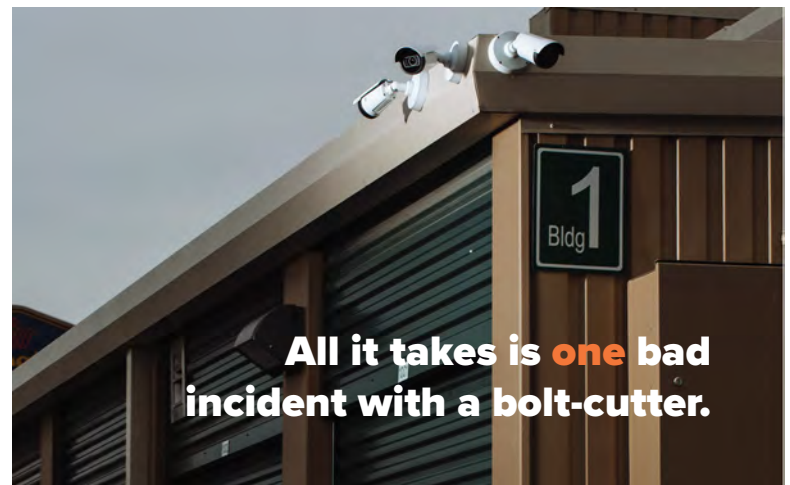

- **Dedicated Surveillance Team**

Dependable 24/7 monitoring for consistent response to events within 18 seconds.

- **Incident Reporting and Monthly Summaries**

Review links to footage and full details of when each tracked incident occurred.

- **Video Analytics & Dashboard**

Behavioral checks will identify high traffic areas, human compliance, and job site performance for efficient management.

For most unmonitored self storage facilities, criminals only need a bolt-cutter to enter unauthorized units. It is easy to stay ahead of the game with a complete, unblinking, 24/7 view of your entire self storage facility. Using advanced video analytics and artificial intelligence, you can get a level of protection that just isn't possible with gates and padlocks alone.

Deterring **97%** of intruders at retail centers without human intervention.

MANAGED SURVEILLANCE SOLUTIONS TO PROTECT YOUR BUSINESS.

REMOTE VIDEO MONITORING

18 SECOND RESPONSE TIME

AI TECHNOLOGY

MULTI-VIEWS & HD VIEWS